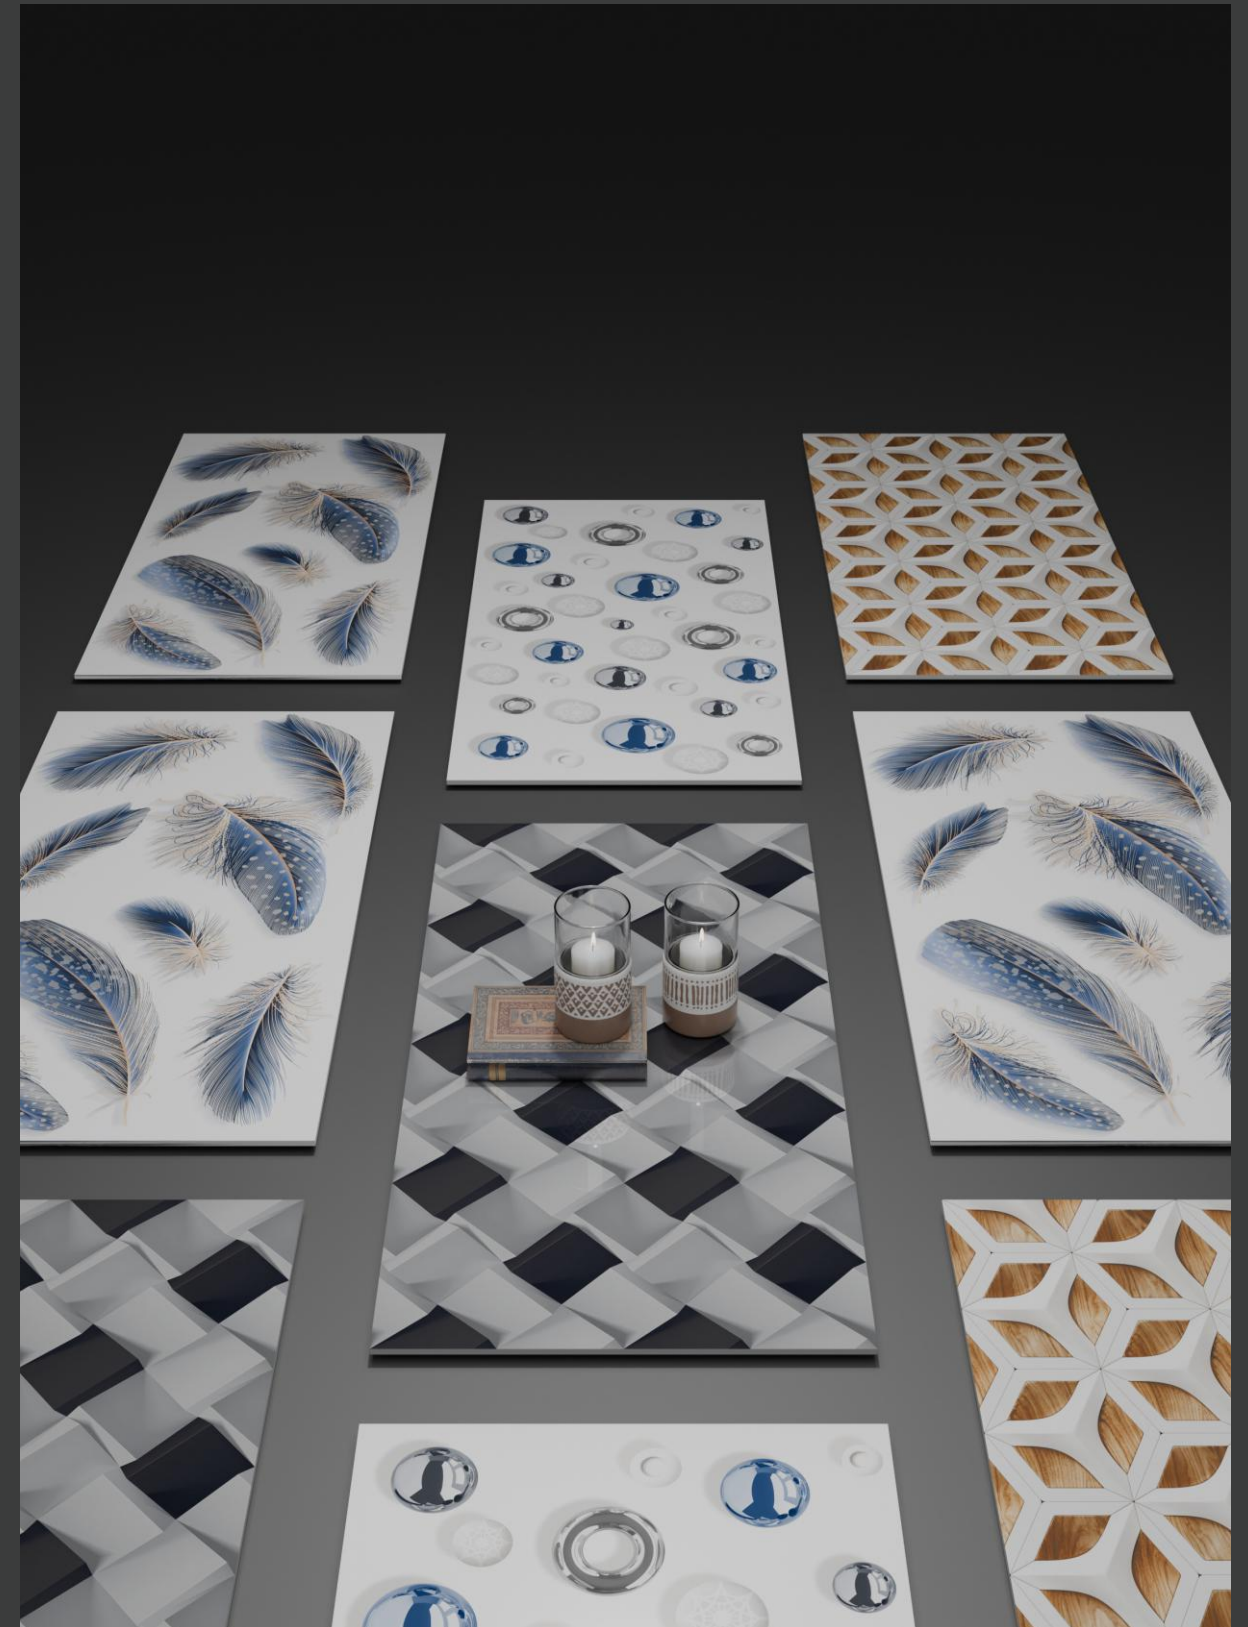

**CRAFTING SPACES
THAT INSPIRES WITH
STUNNING TILES**

**600x
1200mm**

www.udaygranito.com

Click on the slabs
below to view
their separators.

PRODUCT INDEX

ADORE BLUE

BRANDIRE IVORY

BRANDIRE WHITE