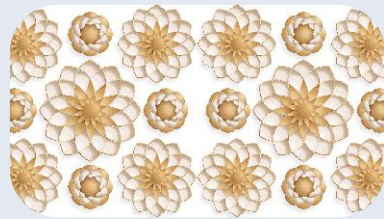

FETHER BLACK

FETHER BLUE

FLORAL BEIGE

GOLDFLOWER BLACK

GOLDFLOWER WHITE

LATTICE WHITE

MULTI FLORAL

NEOFORM AZUL

NEOFORM BROWN

SPHERE BLUE

SPHERE BROWN

SQUARE BLACK

SQUARE BLUE

TECH WHITE

VANASH FLOWER

VISTA BROWN

VISTA GREY

VORTEXES WHITE

3D
COLLECTION

CONCEPT
ADORE BLUE

1 RANDOM
PHASE

SIZE:
600x1200mm FINISH:
GLOSSY

BACK TO INDEX

3D
COLLECTION