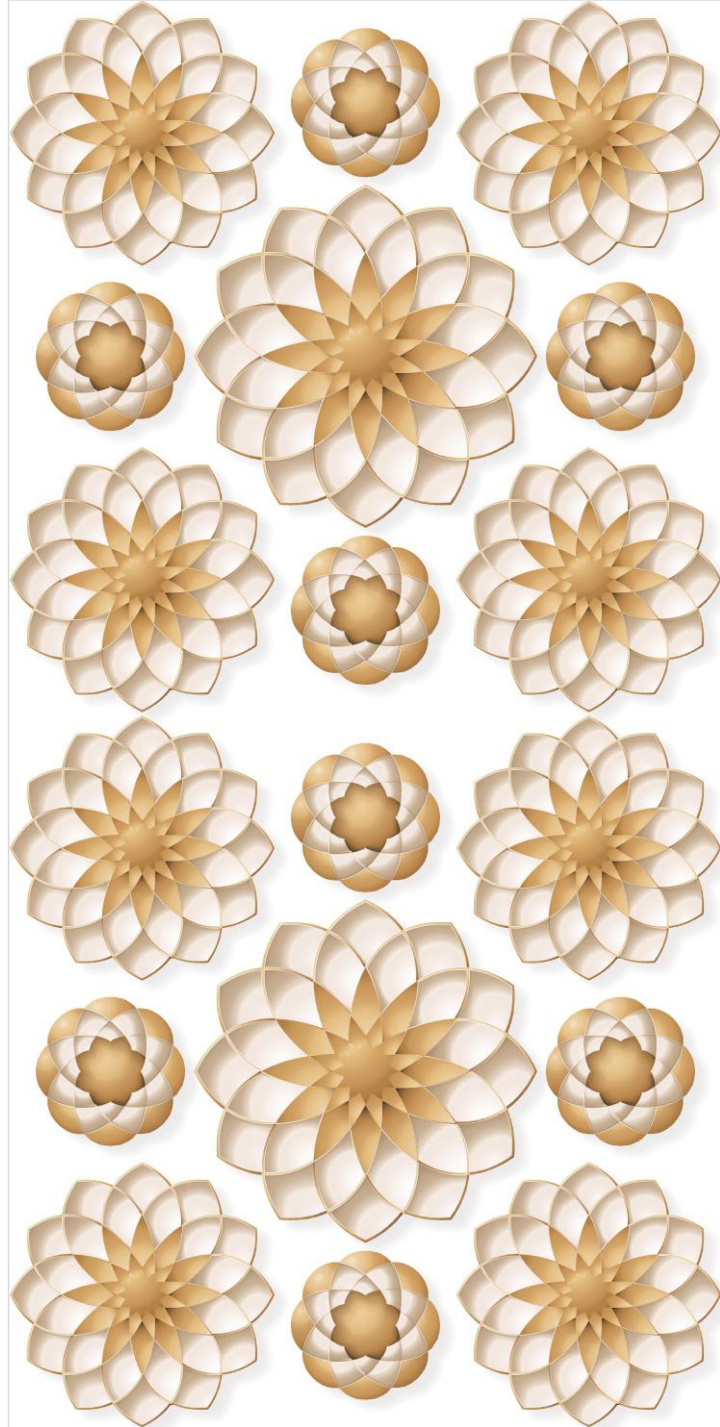

3D
COLLECTION

CONCEPT
GOLDFLOWER BLACK

1 RANDOM
PHASE

SIZE:
600x1200mm

FINISH:
GLOSSY

[BACK TO INDEX](#)

3D
COLLECTION

CONCEPT
GOLDFLOWER WHITE