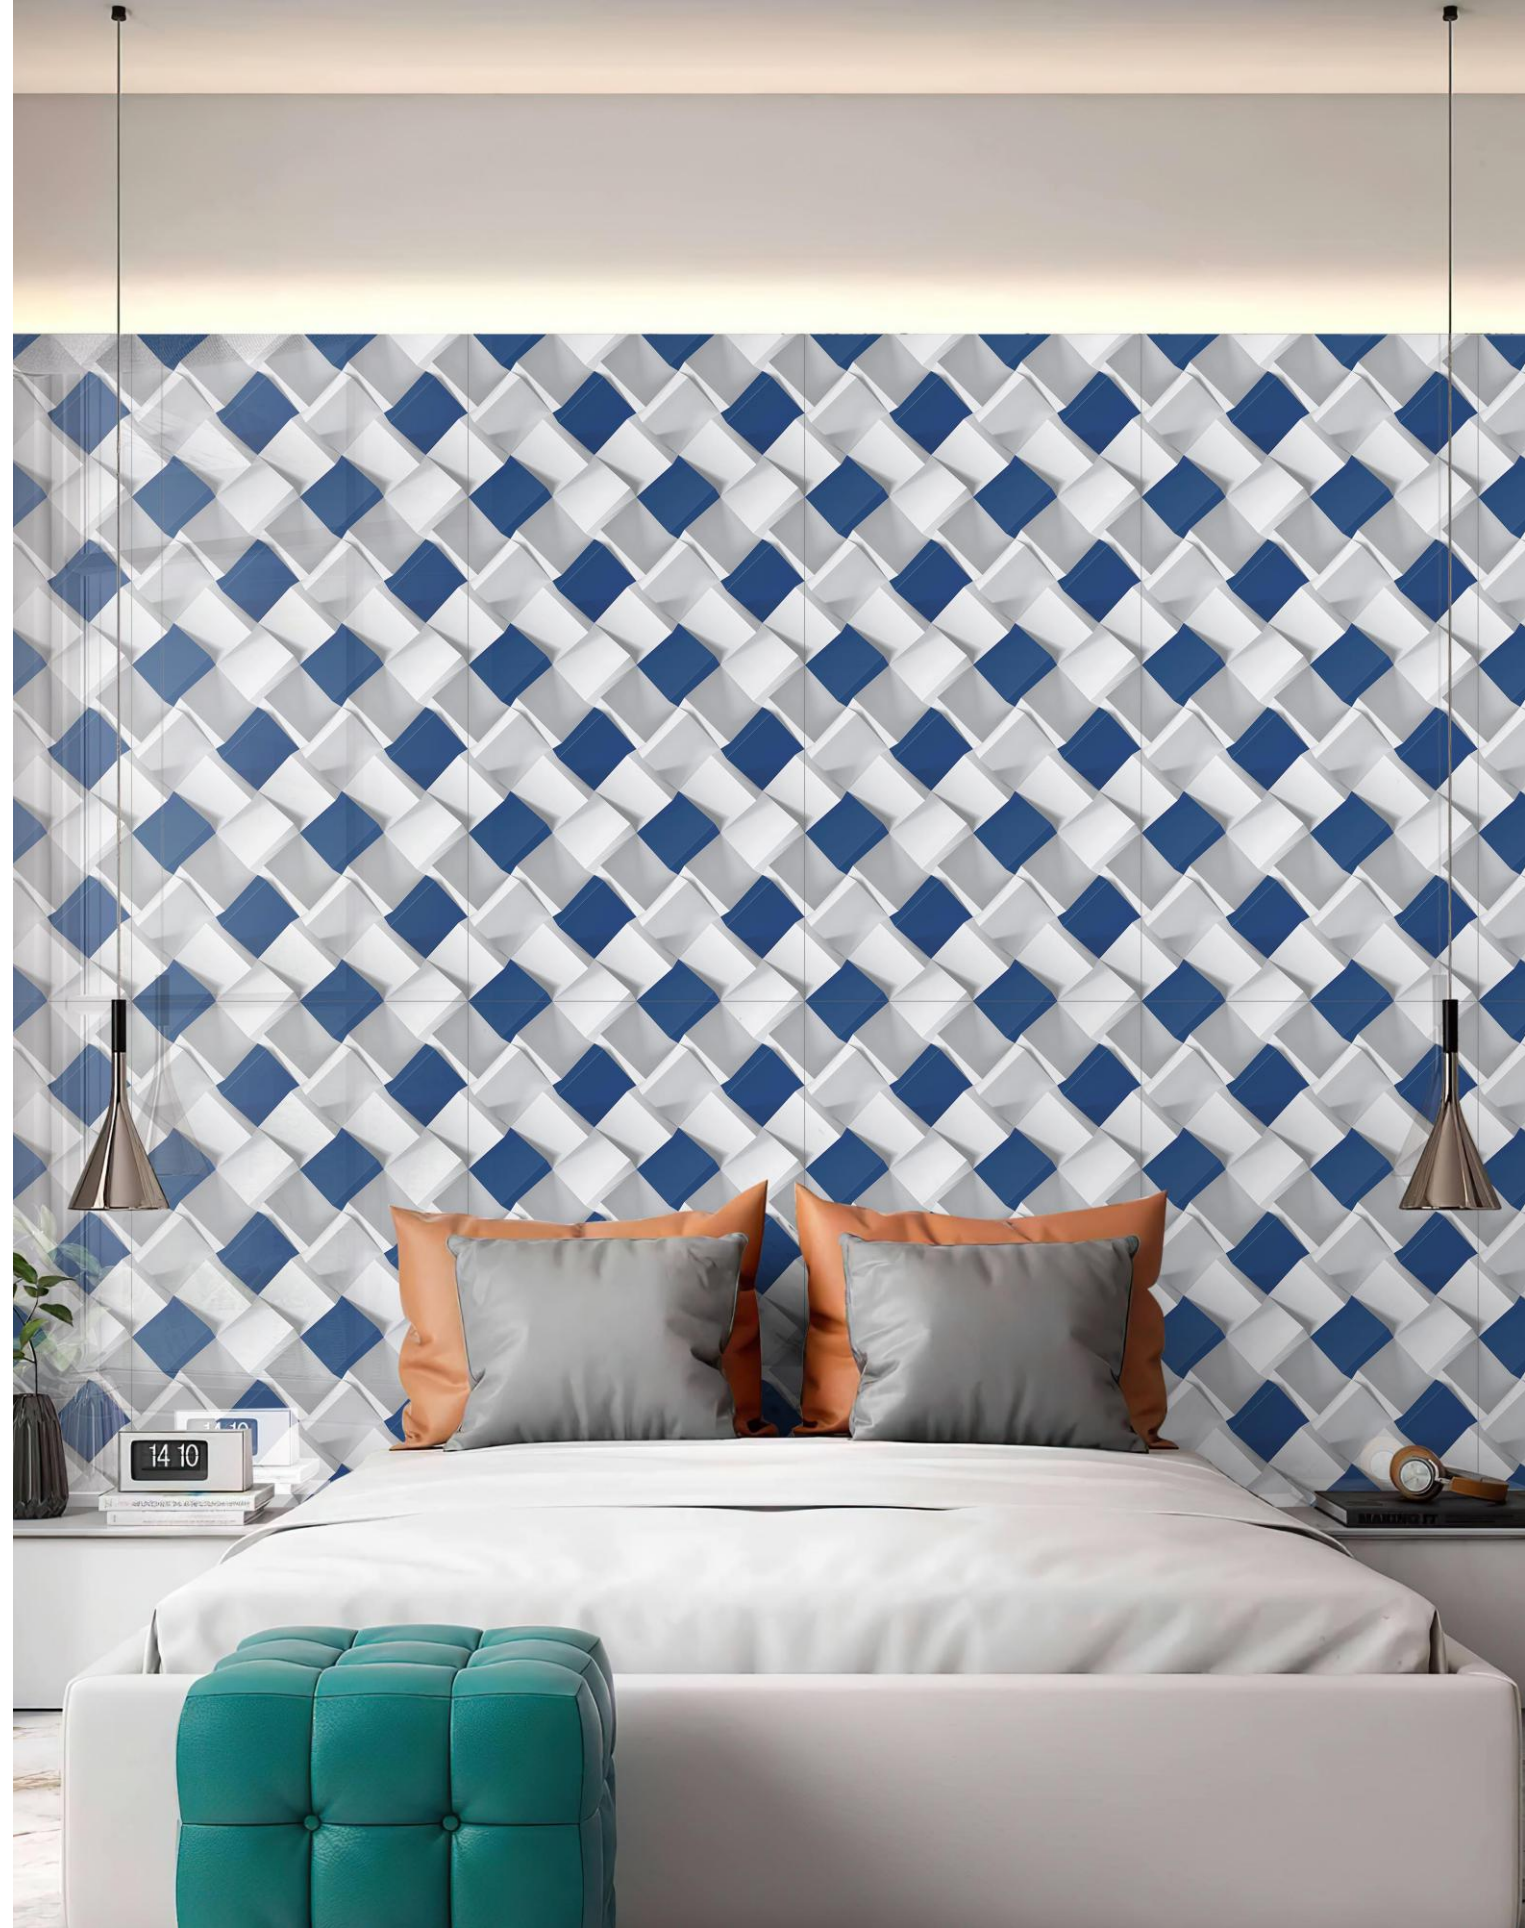

CONCEPT
SQUARE BLUE

1 RANDOM
PHASE

SIZE:
600x1200mm   FINISH:
GLOSSY

[BACK TO INDEX](#)