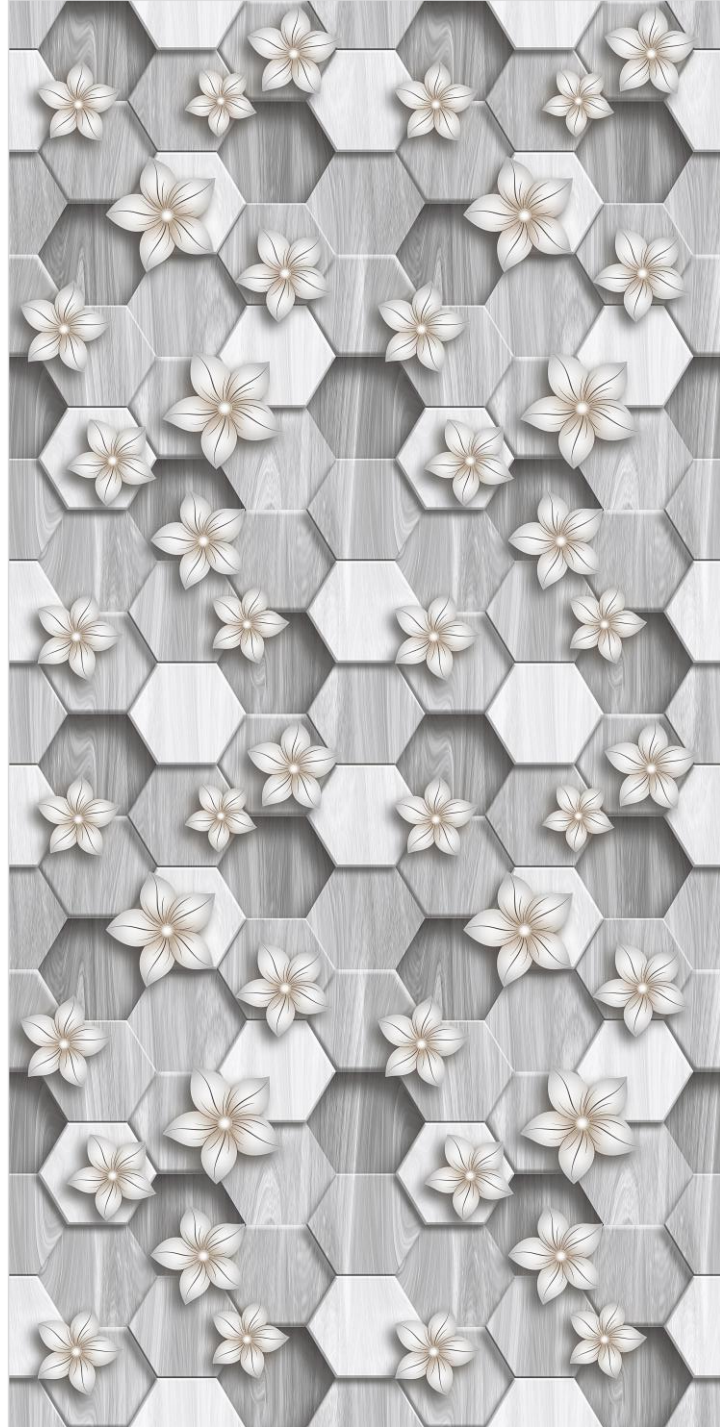

3D
COLLECTION

CONCEPT
VISTA GREY

**1 RANDOM
PHASE**

SIZE:
600x1200mm FINISH:
GLOSSY