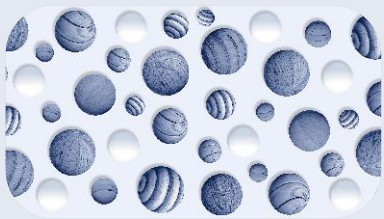

FETHER BLACK

FETHER BLUE

FLORAL BEIGE

GOLDFLOWER BLACK

GOLDFLOWER WHITE

LATTICE WHITE

MULTI FLORAL

NEOFORM AZUL

NEOFORM BROWN

SPHERE BLUE

SPHERE BROWN

SQUARE BLACK

SQUARE BLUE

TECH WHITE

VANASH FLOWER

VISTA BROWN

VISTA GREY

VORTEXES WHITE

3D
COLLECTION

CONCEPT
ADORE BLUE

1 RANDOM
PHASE

SIZE:
600x1200mm FINISH:
GLOSSY

BACK TO INDEX

3D
COLLECTION