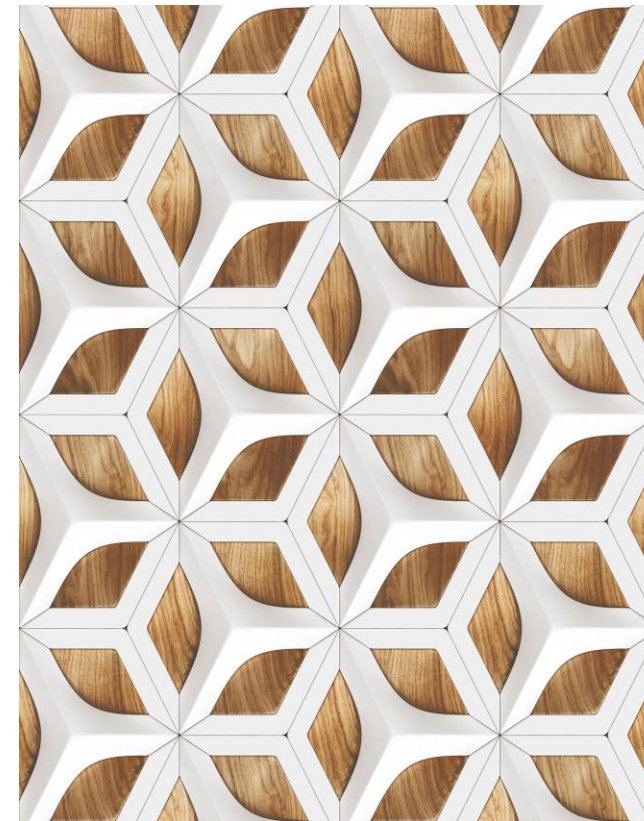

UDAY[®]

GRANITO

www.udaygranito.com

COMPANY STATISTICS

1000+
Happy Clients

30+
Export Countries

250+
Creative Design

We designed and produced ceramic surfaces in size of 600x1200mm where pragmatism meets beauty, innovation completes tradition, and technology is shaped to human needs.