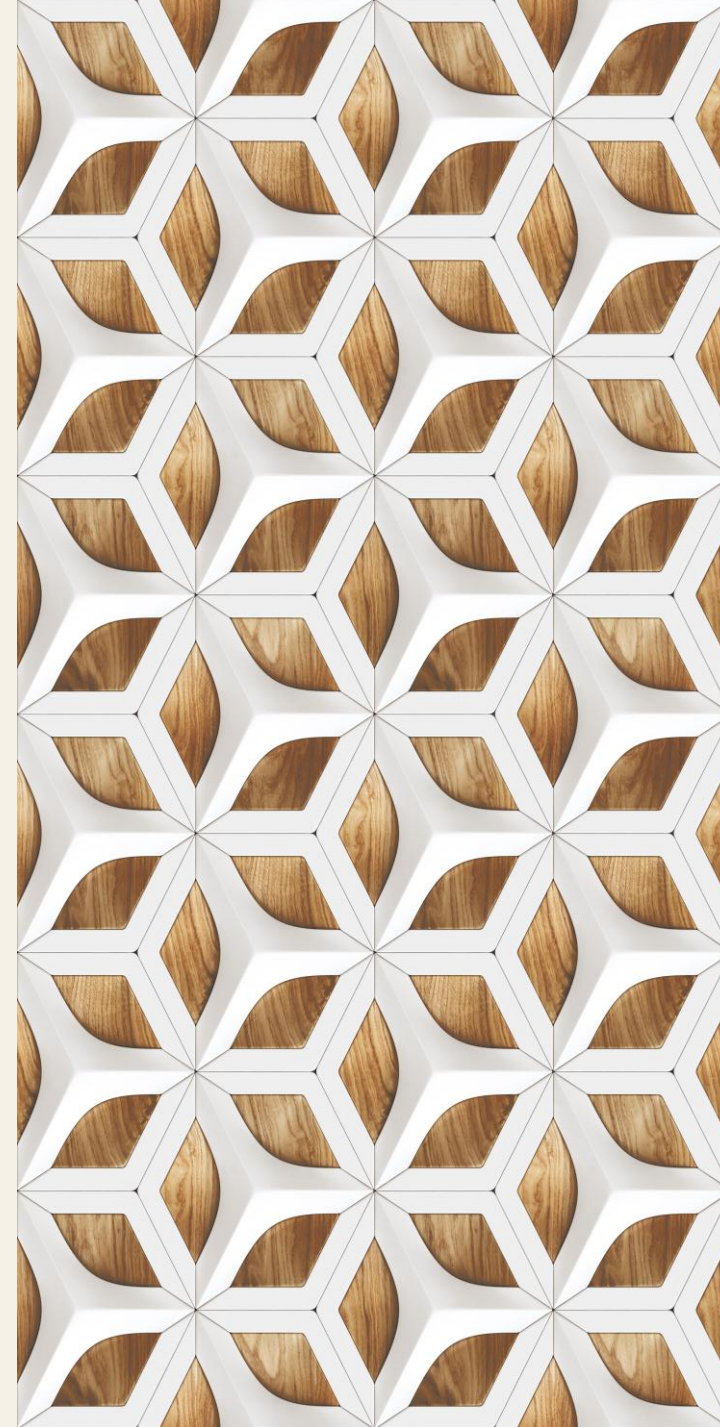

3D
COLLECTION

CONCEPT
LATTICE WHITE

1 RANDOM
PHASE

SIZE:
600x1200mm FINISH:
GLOSSY

BACK TO INDEX

www.udaygranito.com