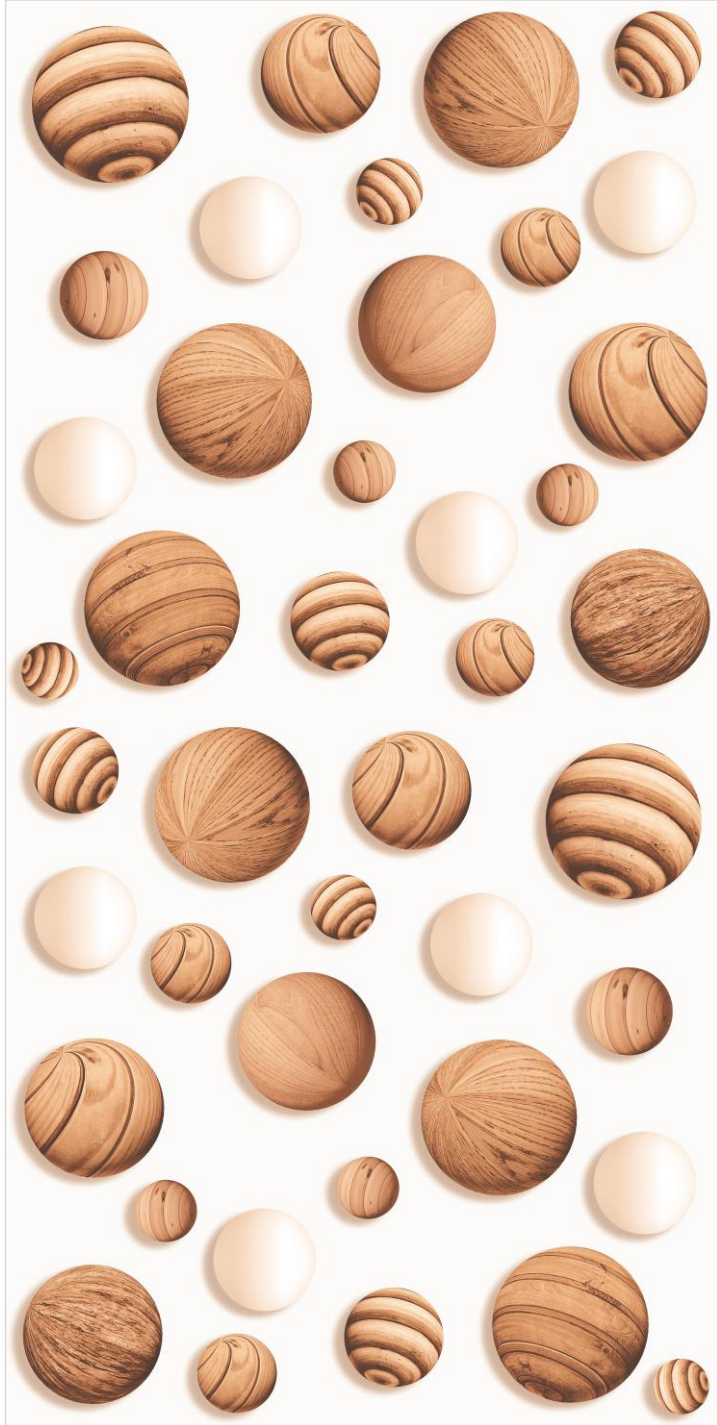

CONCEPT
SPHERE BLUE

1 RANDOM
PHASE

SIZE:
600x1200mm FINISH:
GLOSSY

[BACK TO INDEX](#)

3D
COLLECTION

CONCEPT
SPHERE BROWN

1 RANDOM
PHASE

SIZE:
600x1200mm FINISH:
GLOSSY