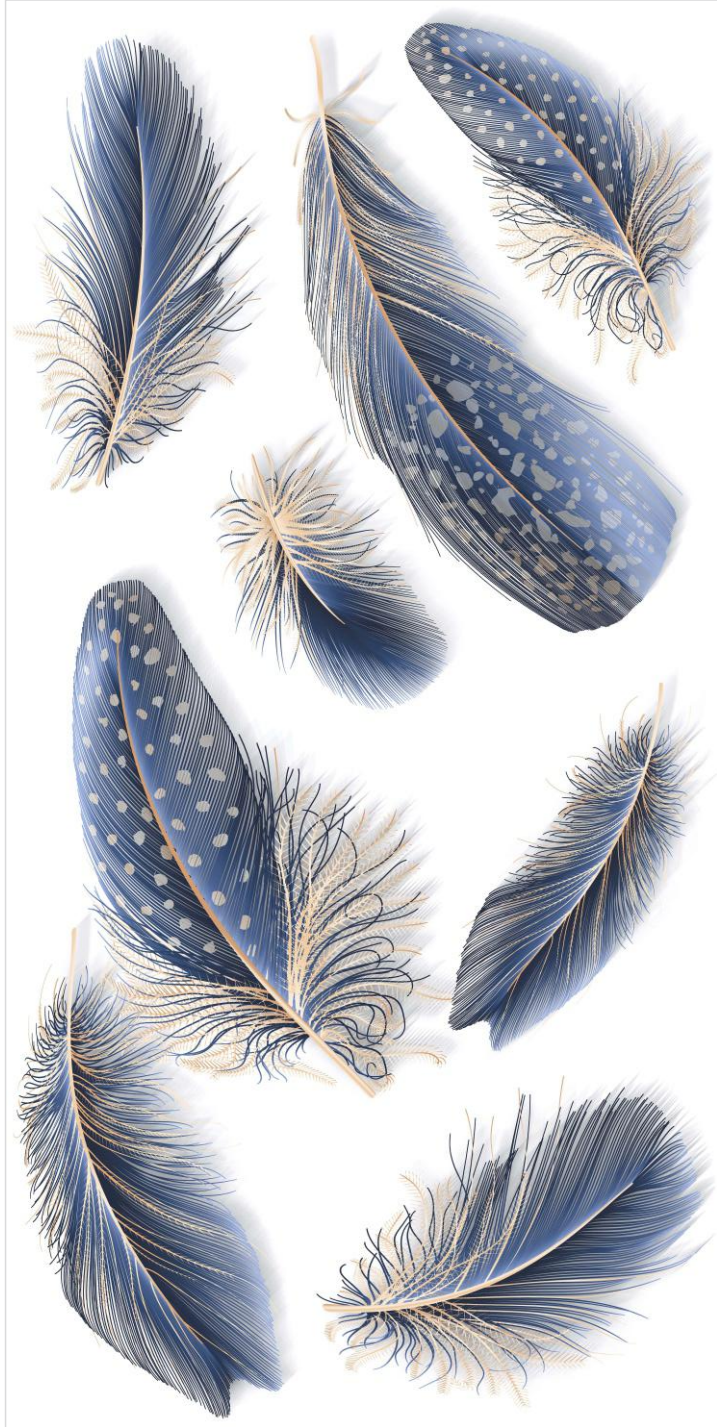

3D
COLLECTION

CONCEPT
FETHER BLUE

**1 RANDOM
PHASE**

SIZE:
600x1200mm FINISH:
GLOSSY