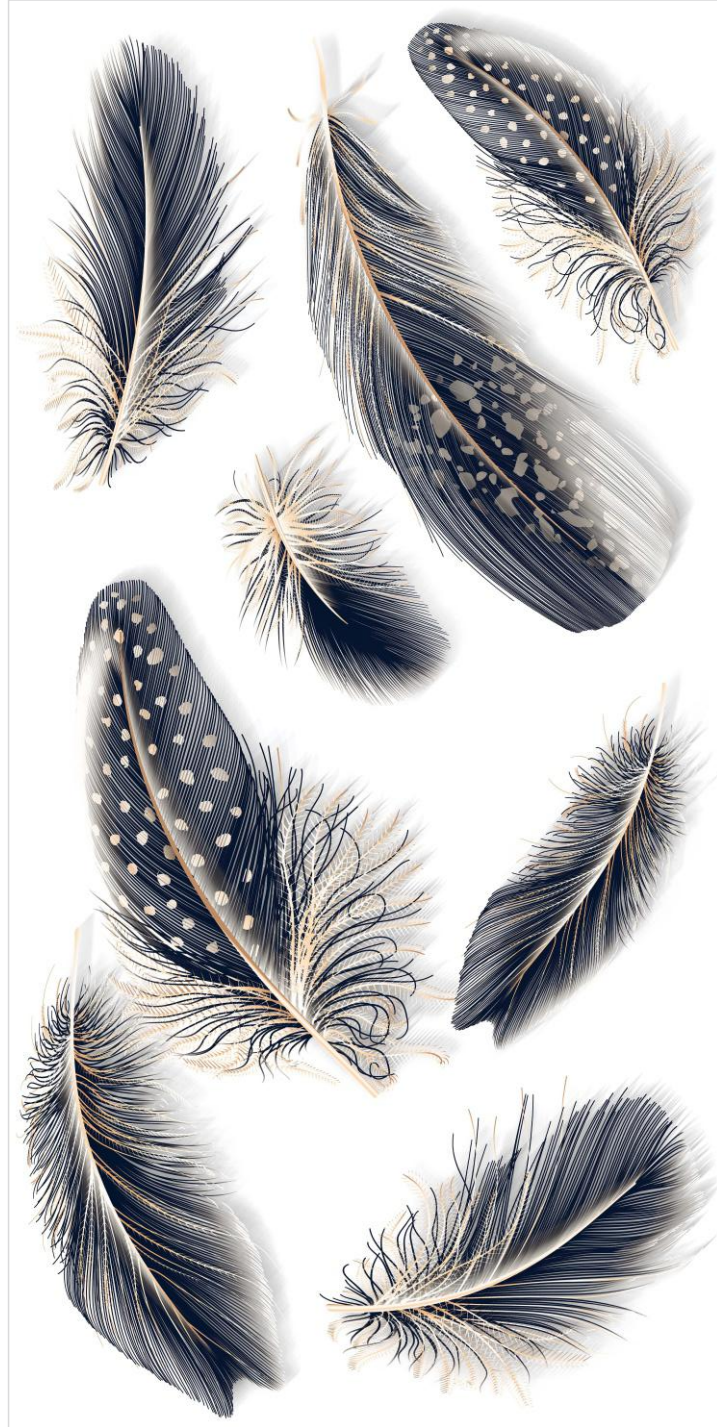

3D
COLLECTION

CONCEPT
FETHER BLACK

1 RANDOM
PHASE

SIZE:
600x1200mm   FINISH:
GLOSSY

[BACK TO INDEX](#)