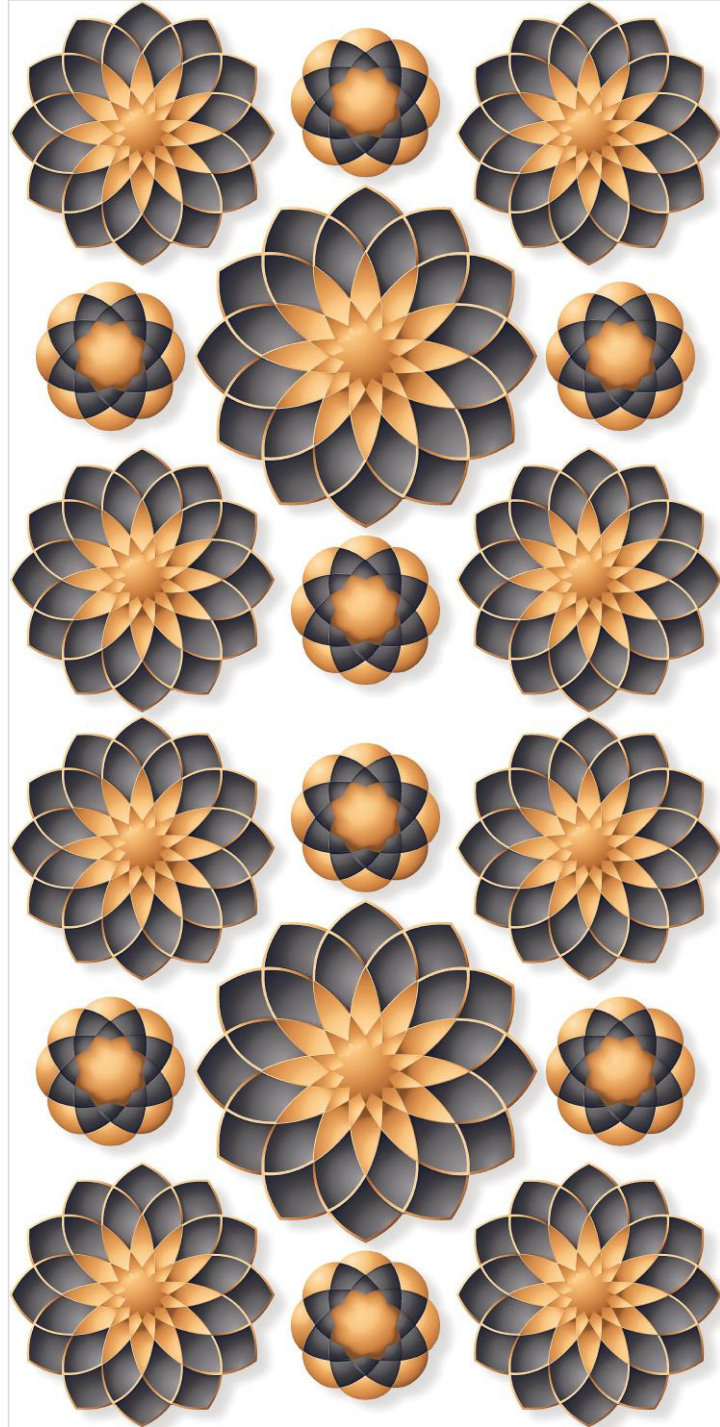

**1 RANDOM
PHASE**

SIZE:
600x1200mm FINISH:
GLOSSY

3D
COLLECTION

CONCEPT
FLORAL BEIGE

**1 RANDOM
PHASE**

SIZE:
600x1200mm FINISH:
GLOSSY

BACK TO INDEX 

www.udaygranito.com