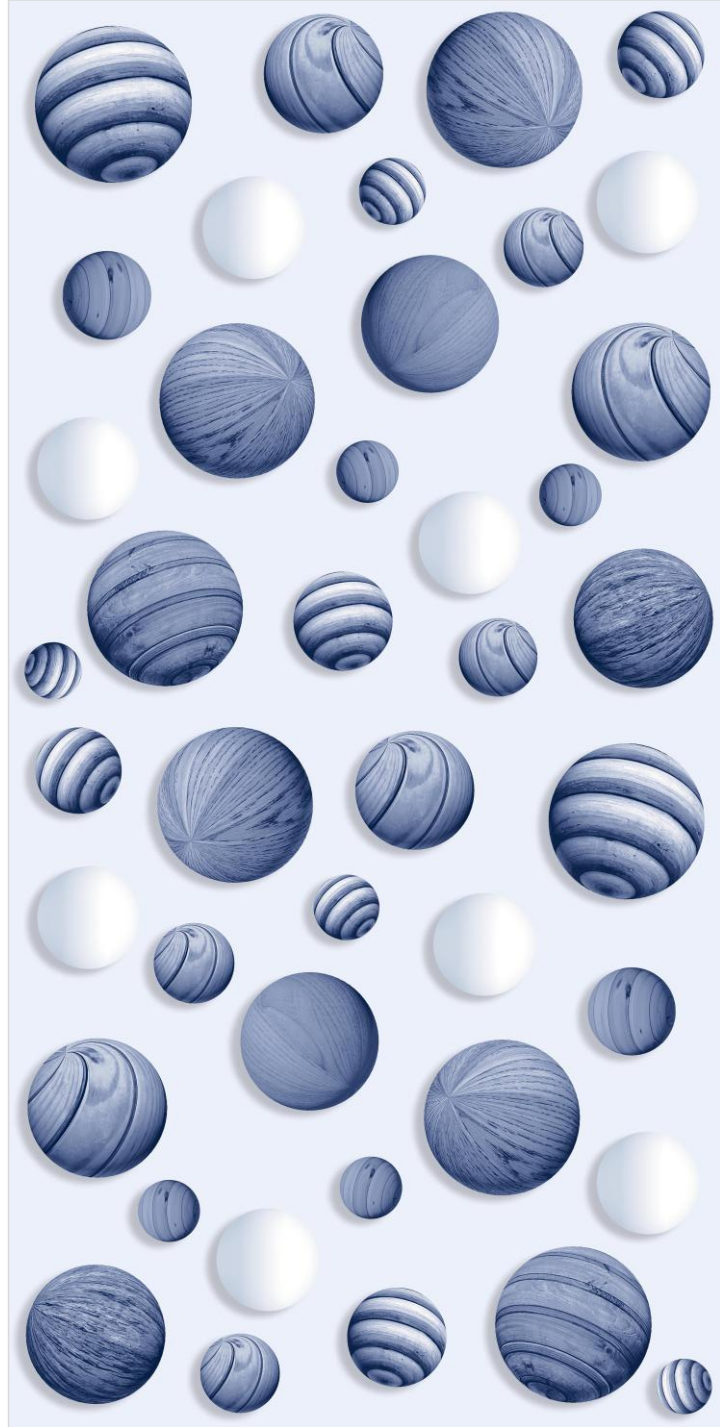

SIZE:
600x1200mm FINISH:
GLOSSY

3D
COLLECTION

CONCEPT
NEOFORM BROWN

1 RANDOM
PHASE

SIZE:
600x1200mm FINISH:
GLOSSY

BACK TO INDEX 

www.udaygranito.com

3D
COLLECTION