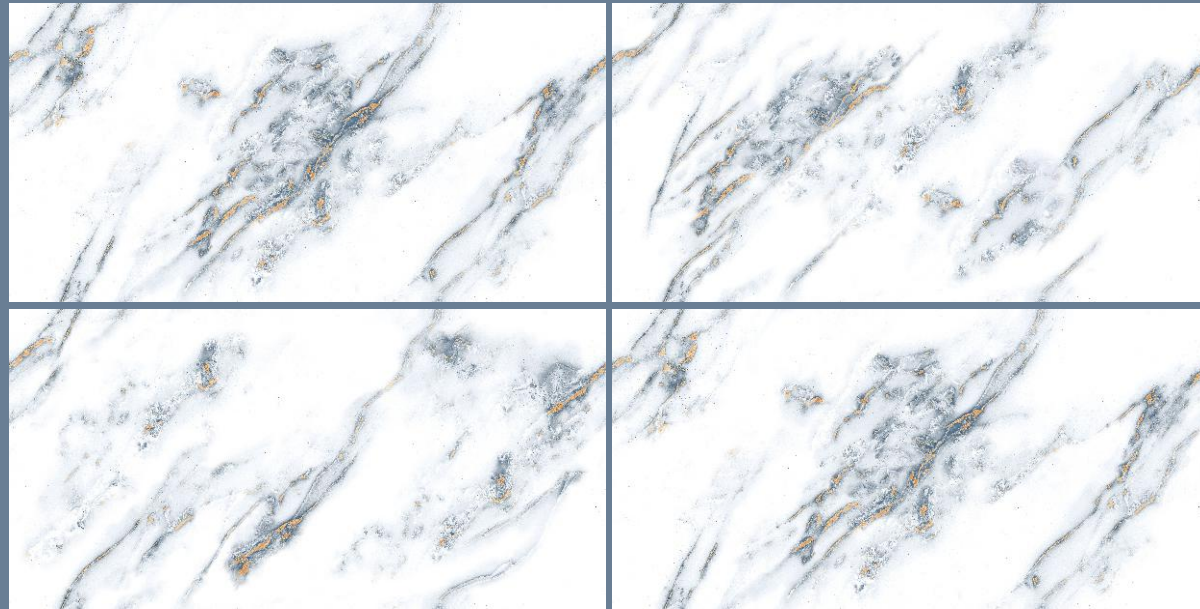

www.udaygranito.com

TILES FEATURES

#Product Book

Wall & Floor:
ROX NATURAL

Surface:
GLOSSY

SASTER BLUE

SASTER GRAY

Size : 600X1200MM