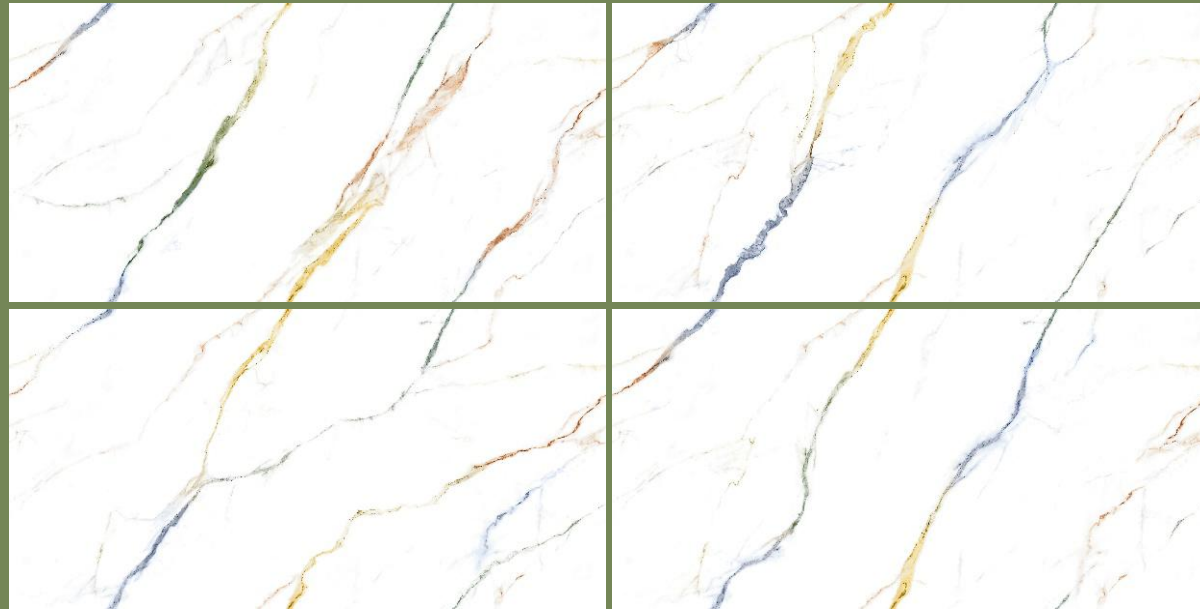

FIGER MULTI