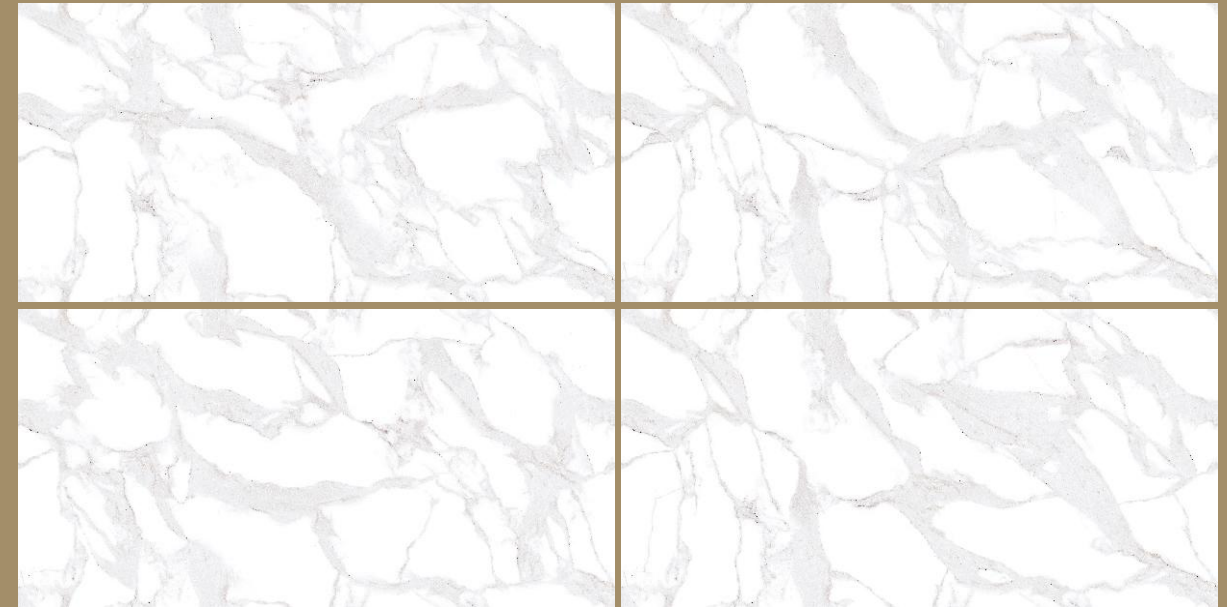

Endless Statuario
Collection

VALING BROWN

VITRO GREY

Size : 600X1200MM
Finish : GLOSSY

RANDOM : 04
THICKNESS : 9MM

www.udaygranito.com

TILES FEATURES