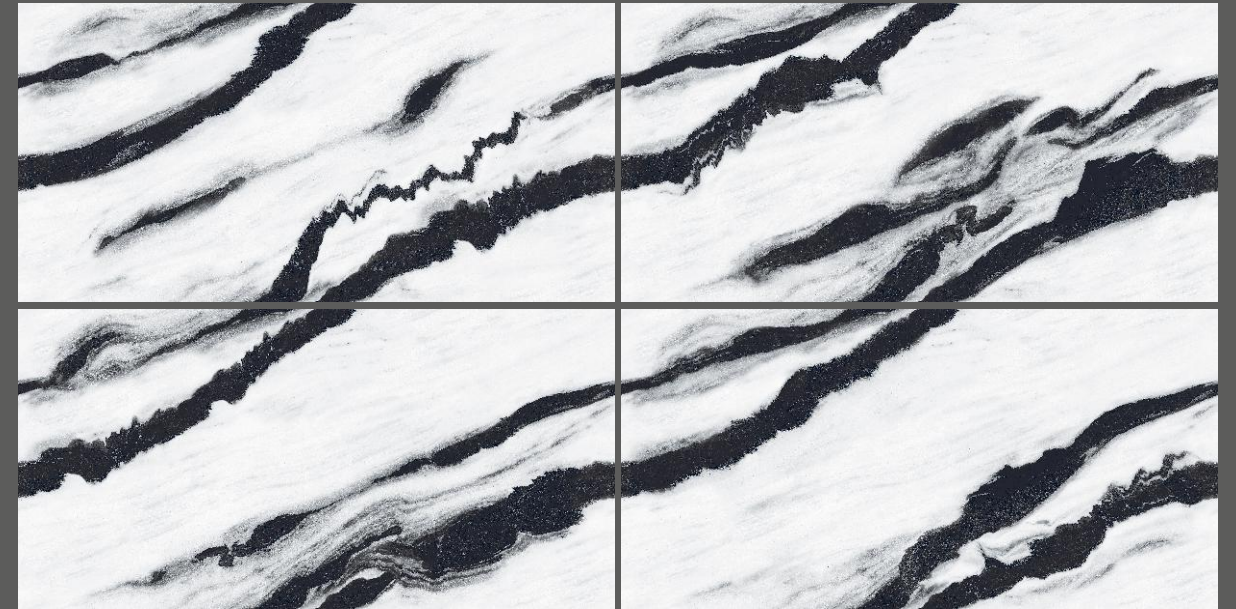

TILES FEATURES

#Product Book

Wall & Floor:
VENATI GREY

Surface:
GLOSSY

TANGO GREY

TANGO BLACK

Size : 600X1200MM
Finish : GLOSSY

RANDOM : 04
THICKNESS : 9MM