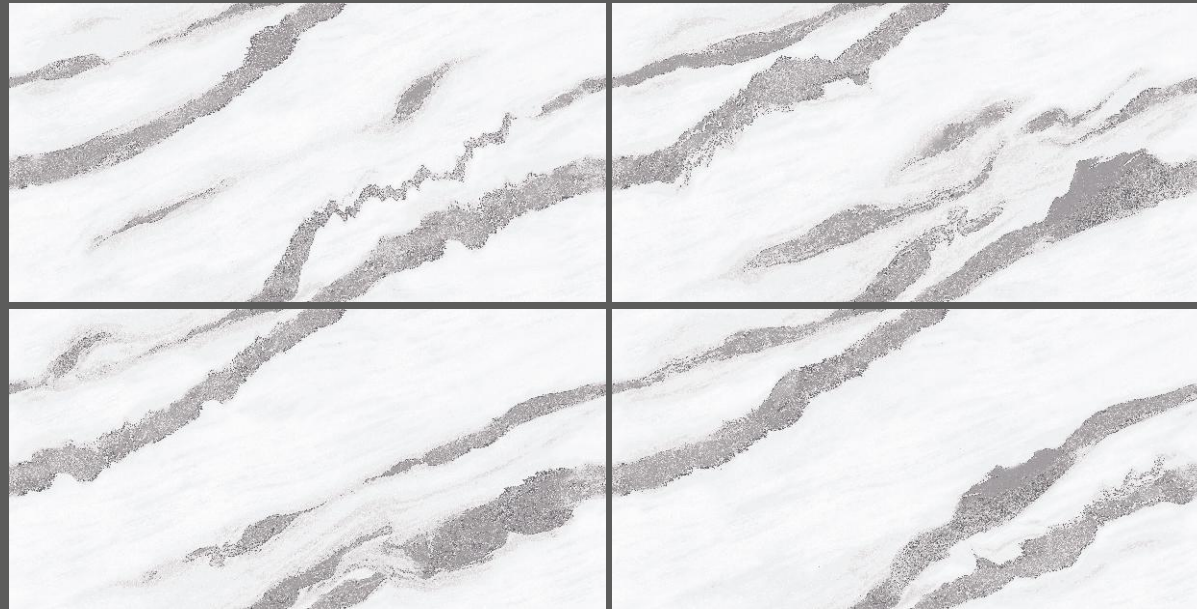

TILES FEATURES

#Product Book

Wall & Floor:
VENATI GREY

Surface:
GLOSSY

TANGO GREY

TANGO BLACK

Size : 600X1200MM
Finish : GLOSSY

RANDOM : 04
THICKNESS : 9MM