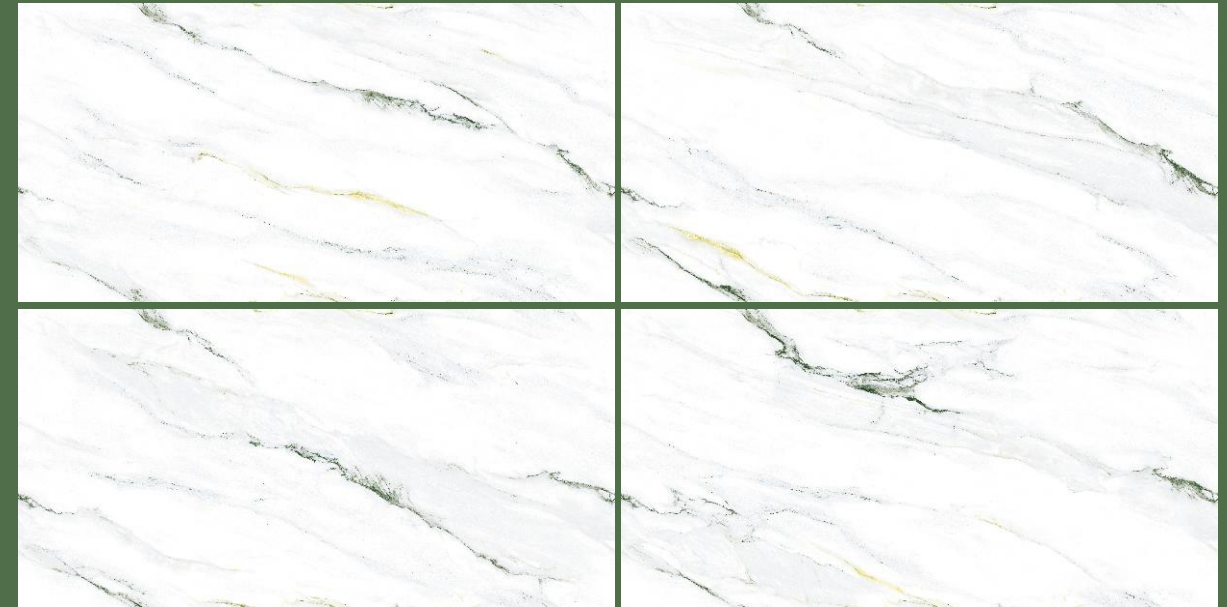

PENDORA VERDE