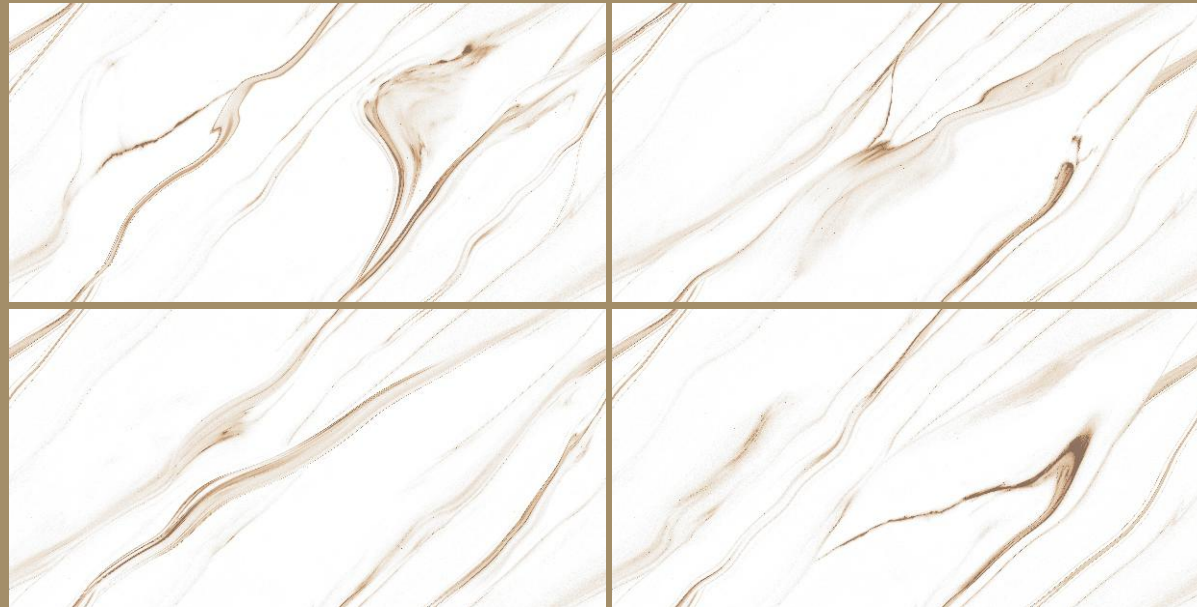

RANDOM : 04
THICKNESS : 9MM

www.udaygranito.com

TILES FEATURES

#Product Book

Wall & Floor:
VALING BLACK

Surface:
GLOSSY

Endless Statuario
Collection

VALING BROWN