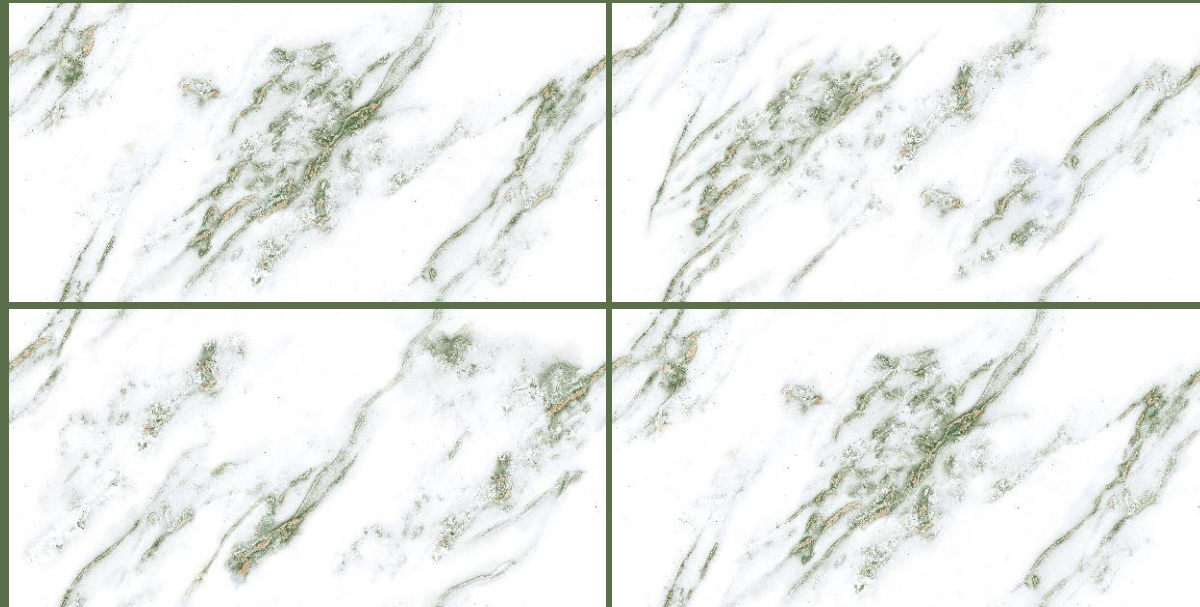

SASTER GREEN