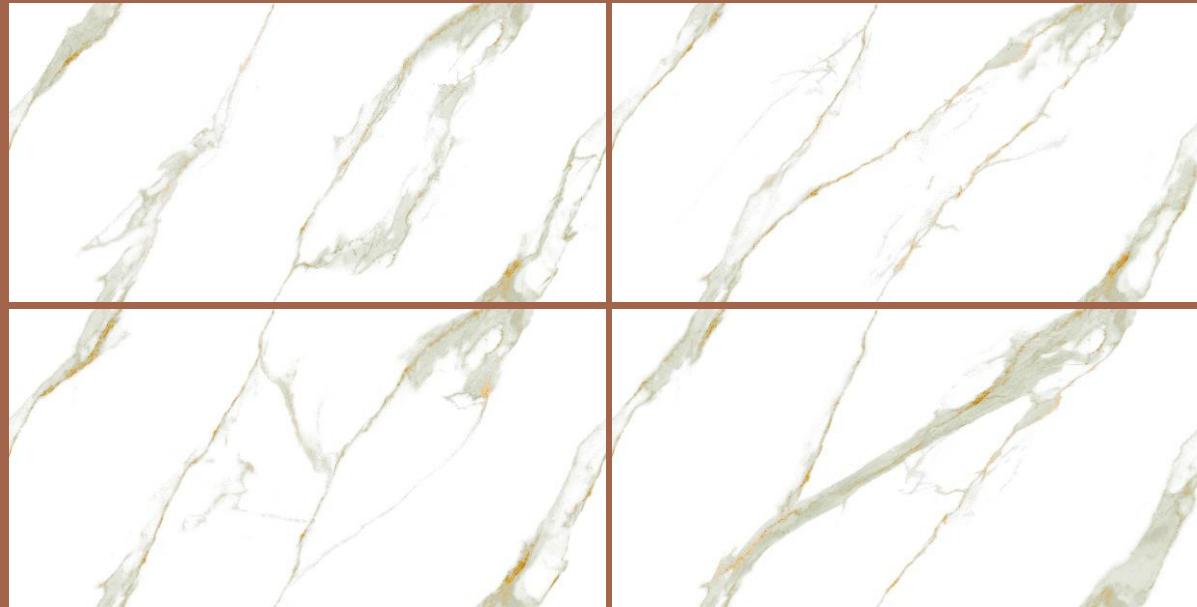

JORDAN NATURAL